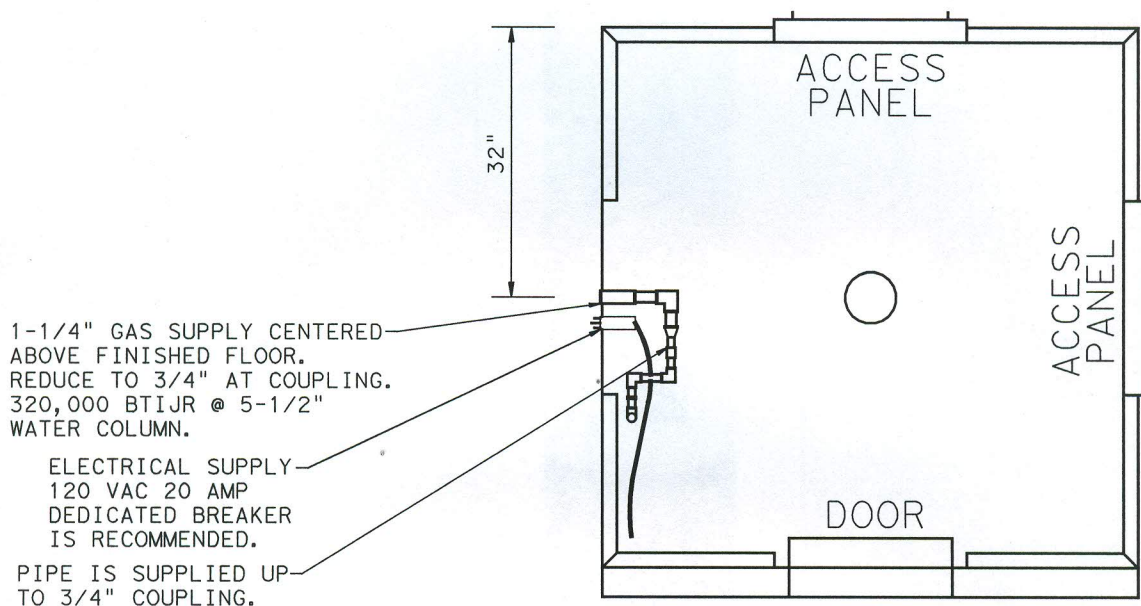

MODEL 48
RECOMMENDED UTILITY HOOKUP

TOP VIEW

FRONT OF OVEN

| | | |
|--------------------|--|--|
| | ROTO-FLEX OVEN CO. 135 EAST CEVALLOS SAN ANTONIO, TX, 78204 TEL. 210-222-2278 | MODEL-48 |
| | | DRAWN BY: CDA DATE: 12-11-13 E-1 |
| UTILITY DIMENSIONS | | |

MODEL 48
RECOMMENDED UTILITY HOOKUP

SIDE VIEW

PLACE ELECTRICAL AND GAS SUPPLY
 AT CENTER OF OVEN 12" OFF FLOOR
 ON ANY NON-DOOR SIDE

ROTO-FLEX OVEN CO.
 135 EAST CEVALLOS
 SAN ANTONIO, TX, 78204
 TEL. 210-222-2278

MODEL-48

UTILITY DIMENSIONS

DRAWN BY: CDA

DATE:
 12-11-13

E-2