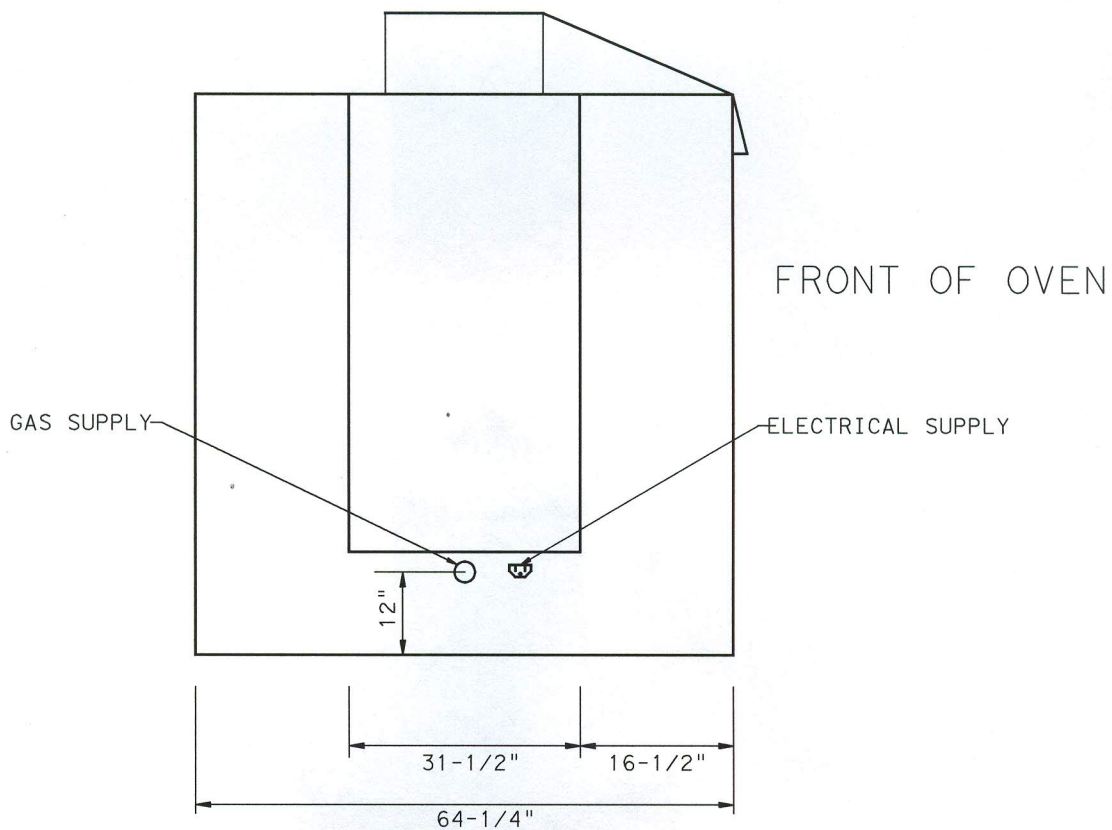

MODEL 48
RECOMMENDED UTILITY HOOKUP

TOP VIEW

FRONT OF OVEN

| | | |
|--------------------|--|--|
| | ROTO-FLEX OVEN CO. 135 EAST CEVALLOS SAN ANTONIO, TX, 78204 TEL. 210-222-2278 | MODEL-48 |
| | | DRAWN BY: CDA DATE: 12-11-13 E-1 |
| UTILITY DIMENSIONS | | |

MODEL 48
RECOMMENDED UTILITY HOOKUP

SIDE VIEW

PLACE ELECTRICAL AND GAS SUPPLY
 AT CENTER OF OVEN 12" OFF FLOOR
 ON ANY NON-DOOR SIDE

ROTO-FLEX OVEN CO.
 135 EAST CEVALLOS
 SAN ANTONIO, TX, 78204
 TEL. 210-222-2278

MODEL-48

UTILITY DIMENSIONS

DRAWN BY: CDA

DATE:
 12-11-13

E-2