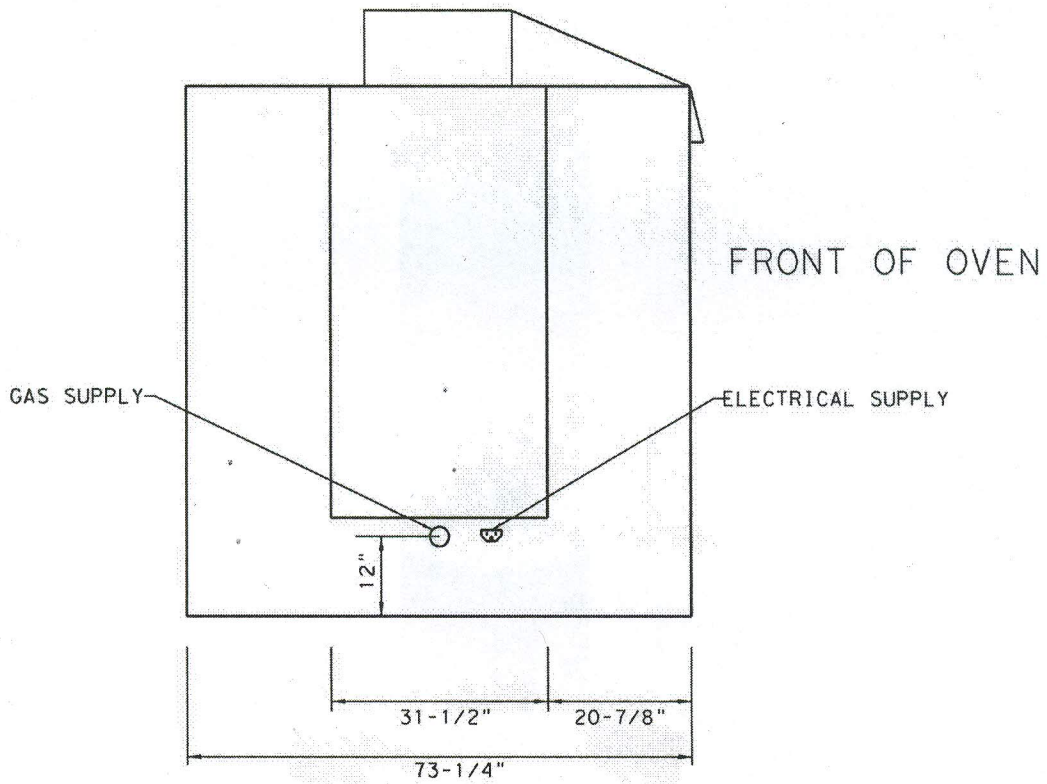

MODEL 56
RECOMMENDED UTILITY HOOKUP

SIDE VIEW

PLACE ELECTRICAL AND GAS SUPPLY
AT CENTER OF OVEN 12" OFF FLOOR
ON ANY NON-DOOR SIDE

	ROTO-FLEX OVEN CO. 135 EAST CEVALLOS SAN ANTONIO, TX, 78204 TEL. 210-222-2278	MODEL-56
		DRAWN BY: CDA DATE: 9-30-14 E-2

UTILITY DIMENSIONS